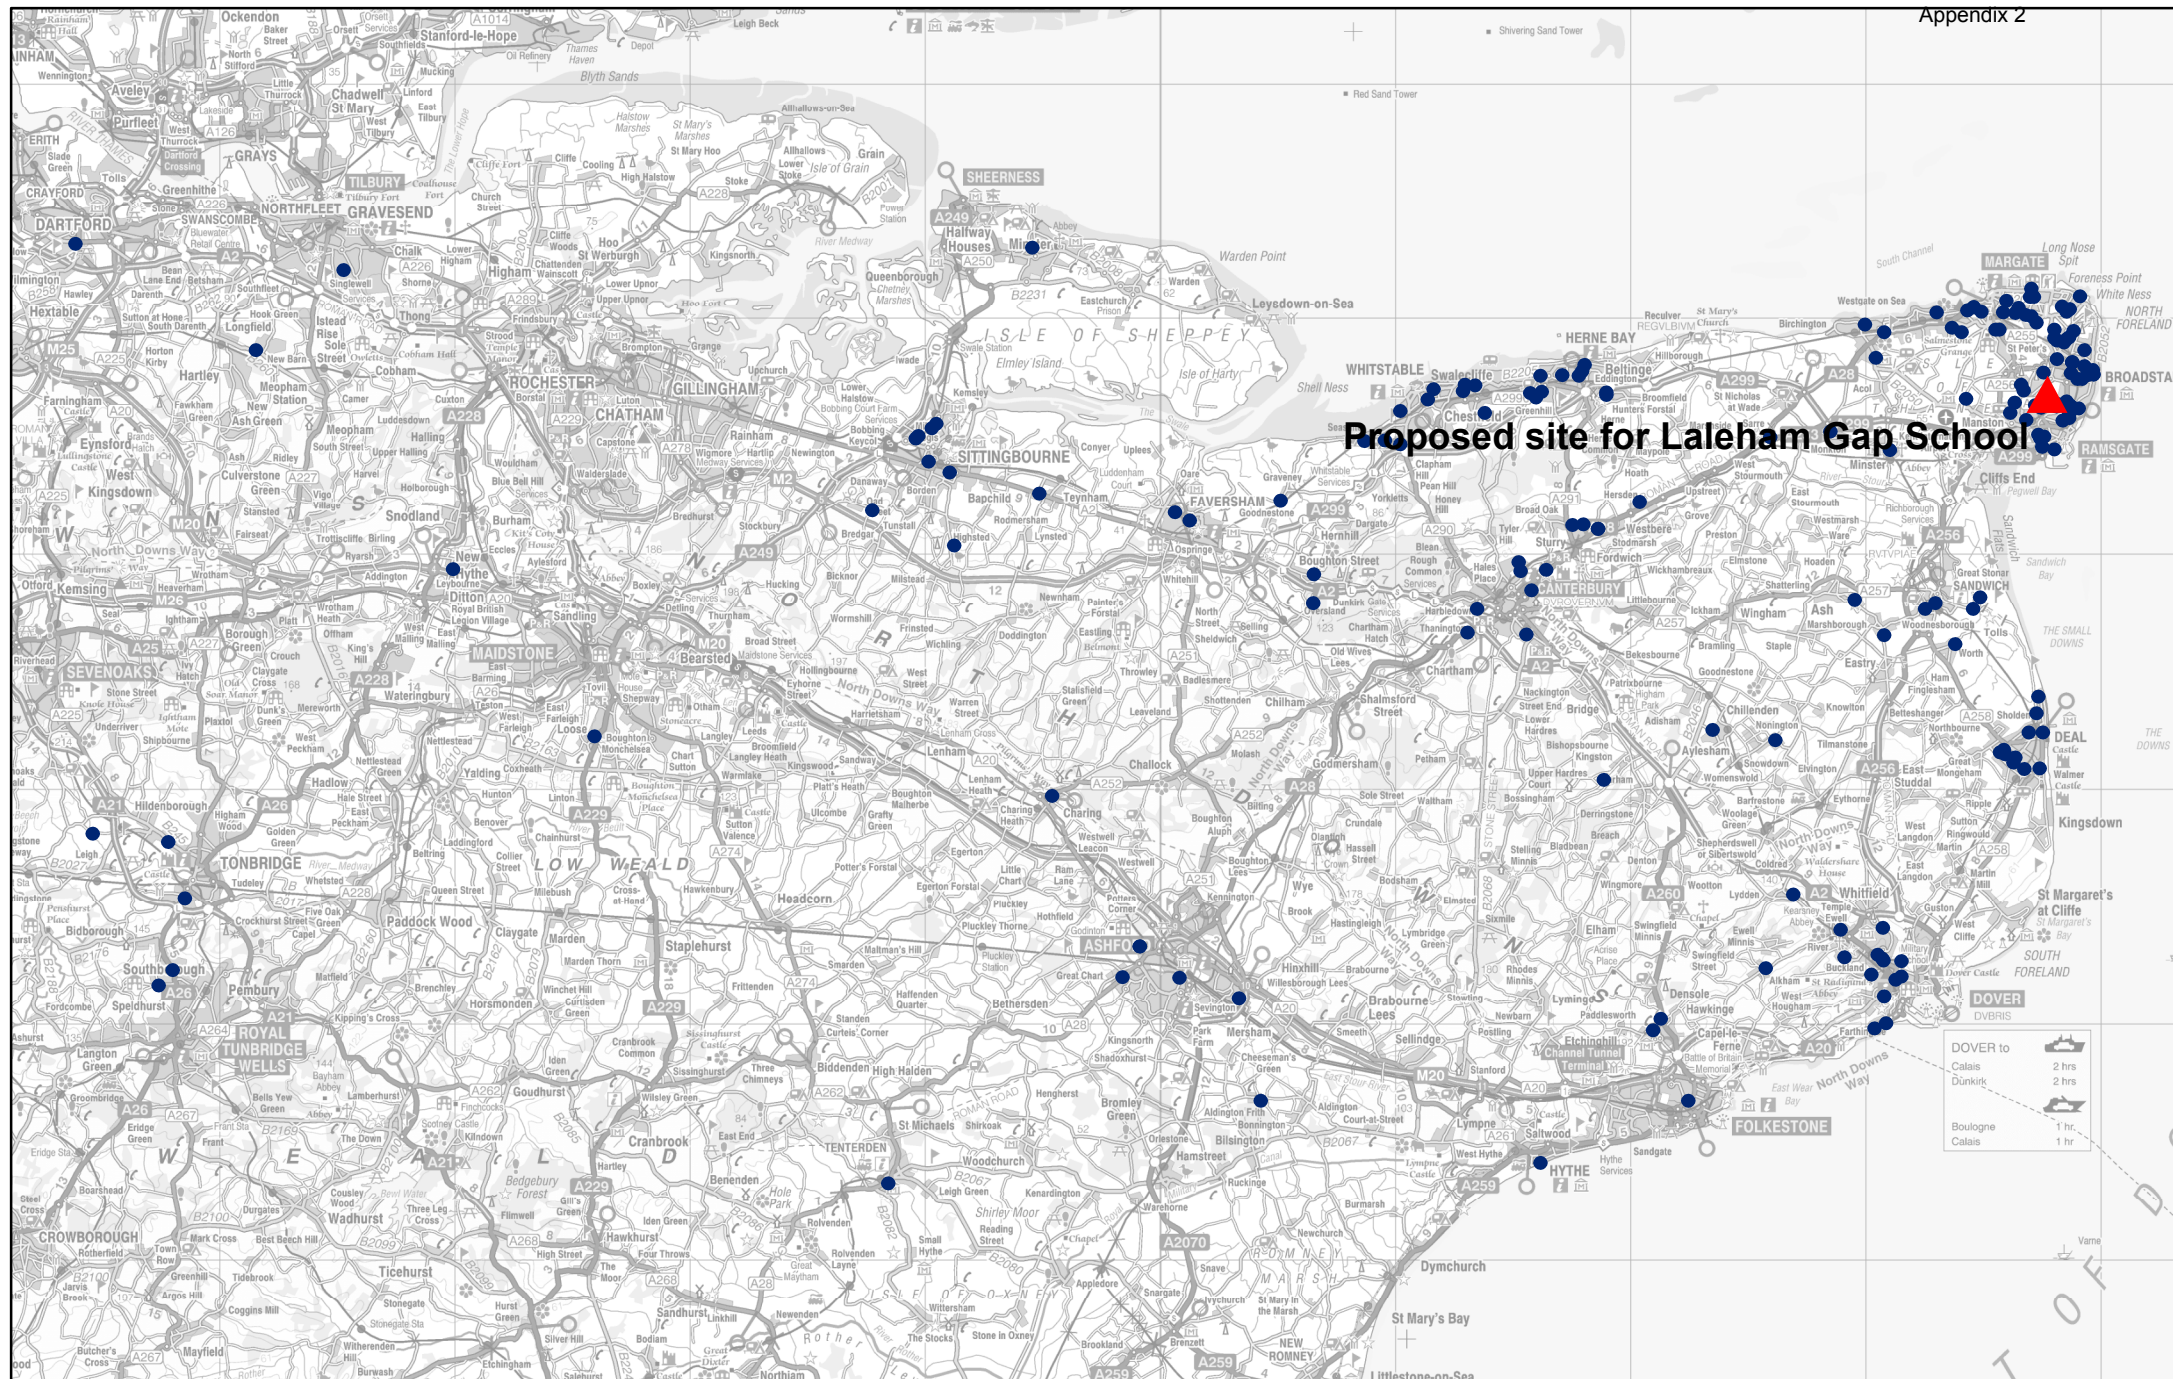

Map showing the location of pupils attending Laleham Gap school Spring 2009

Appendix 2

Proposed site for Laleham Gap School

DOVER to	
Calais	2 hrs
Dunkirk	2 hrs
Boulogne	1 hr
Calais	1 hr

Based upon the Ordnance Survey mapping with the permission of the Controller of Her Majesty's Stationery Office (C) Crown Copyright. Unauthorised reproduction infringes Crown Copyright and may lead to prosecution or civil proceedings. Kent County Council licence No. 100019238. August 6th, 2009